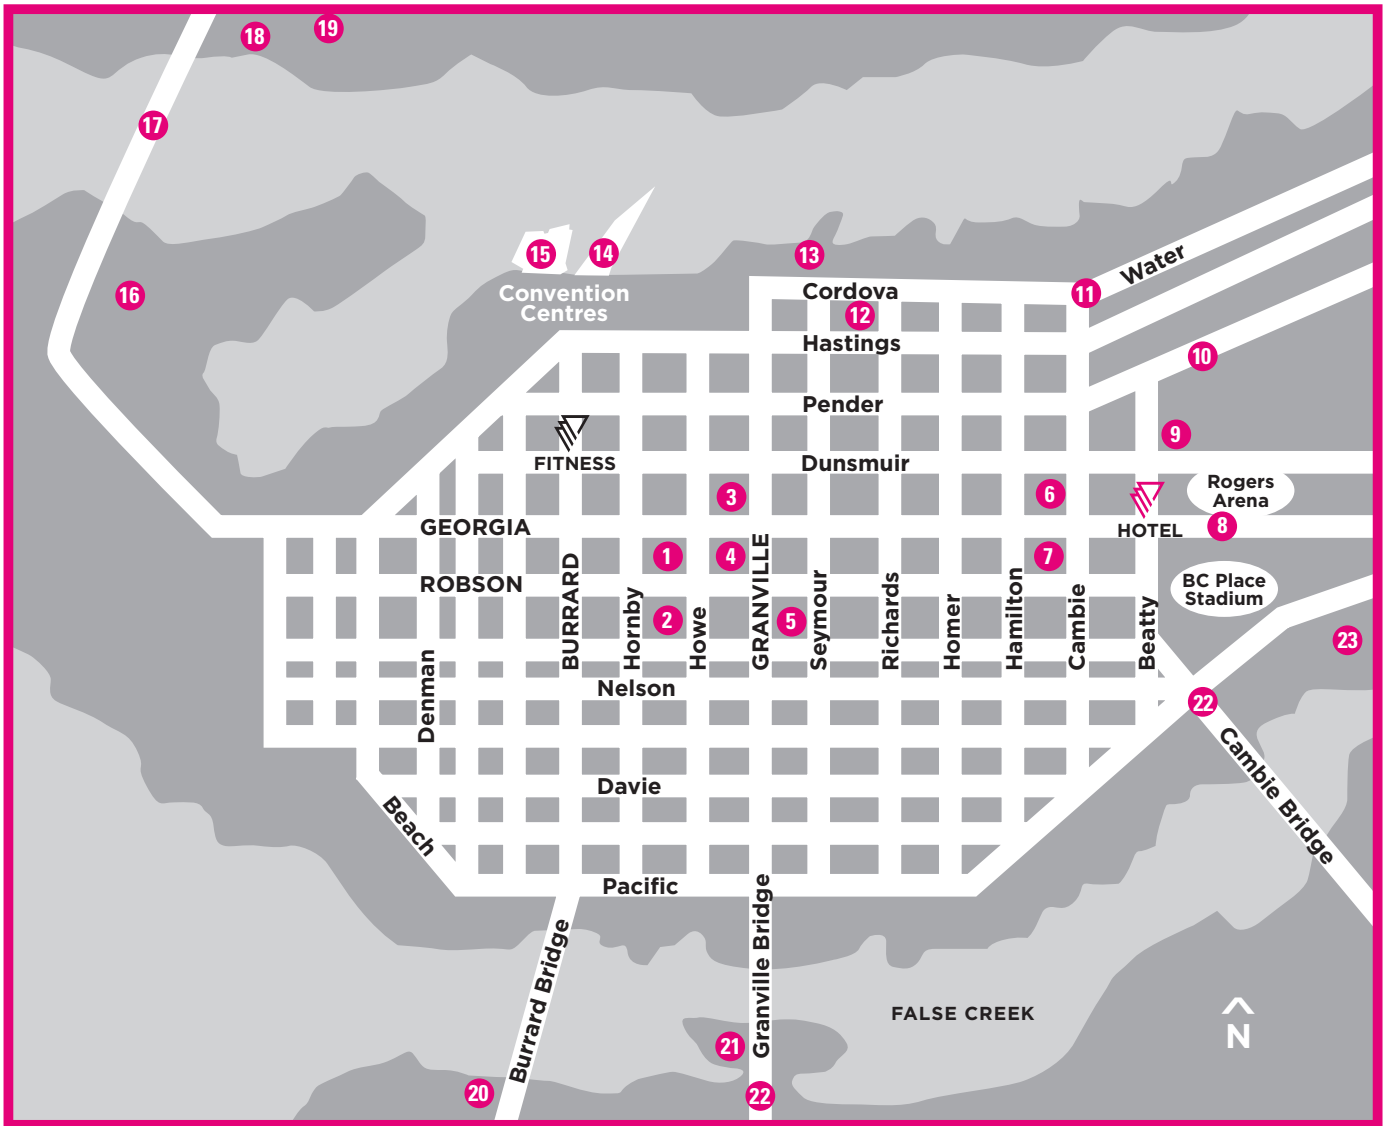

Your stay supports YWCA community programs

- | | |
|---|--|
| 1 Vancouver Art Gallery | 12 SFU/Harbour Centre Mall |
| 2 UBC Robson Square | 13 Seabus |
| 3 Pacific Centre Mall | 14 Convention Centre - East Building / Cruise Terminal |
| 4 Canada Line - Granville Station | 15 Convention Centre - West Building |
| 5 Orpheum Theatre | 16 Stanley Park / Aquarium |
| 6 Queen Elizabeth Theatre / Playhouse | 17 Lions Gate Bridge |
| 7 The Centre In Vancouver For Performing Arts | 18 North & West Vancouver |
| 8 Georgia Viaduct East | 19 Grouse Mountain |
| 9 Expo/Millennium Line - Stadium Station | 20 Planetarium / Vancouver Museum |
| 10 Chinatown | 21 Granville Island |
| 11 Gastown | 22 To Airport & Hwy 99 |
| | 23 Science World |